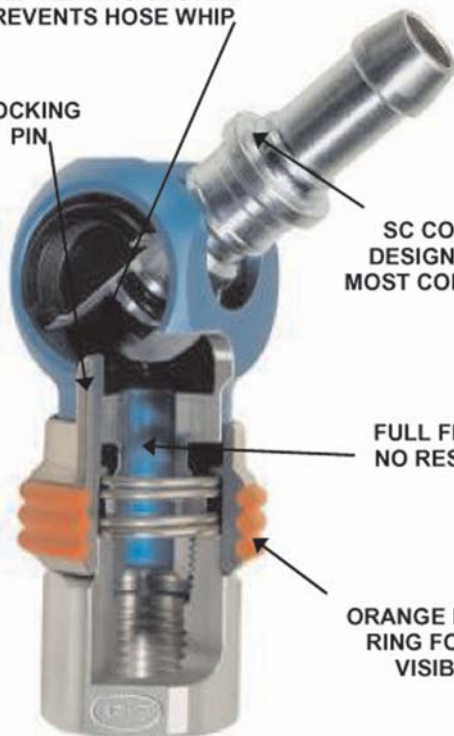

**Connection:**

Insert the plug into coupling and swing approx 90 Deg until orange ring engages in the groove. (No force required)

With the plug engaged you can now achieve maximum flow with minimal or no pressure loss.

**Disconnection:**

Pull back orange ring (no force required) and swing plug approx 90 Deg to automatically vent the air before adaptor is released.

Remove plug from Coupling. (No force is required)

**Cross Section SC Model**

SELF VENTING SYSTEM PREVENTS HOSE WHIP

LOCKING PIN

SC COUPLING IS DESIGNED TO SUIT MOST COMMON PLUGS

FULL FLOW WITH NO RESTRICTION

ORANGE RELEASE RING FOR HIGH VISIBILITY

Additional sizes and plug types available.

Product Code	Plug Type	Description	Size
524CF-010	Nitto	Coupling x Female Bsp	3/8"
524CF-015	Nitto	Coupling x Female Bsp	1/2"
524CF-006C	Cejn	Coupling x Female Bsp	1/4"
524CM-006	Nitto	Coupling x Male Bsp	1/4"
524CM-010	Nitto	Coupling x Male Bsp	3/8"
524CM-015	Nitto	Coupling x Male Bsp	1/2"
524CM-006C	Cejn	Coupling x Male Bsp	1/4"
524CM-015C	Cejn	Coupling x Male Bsp	1/2"
524CS-008	Nitto	Coupling x Hose Tail	5/16"
524CS-010	Nitto	Coupling x Hose Tail	3/8"
524CS-015	Nitto	Coupling x Hose Tail	1/2"
524CS-010C	Cejn	Coupling x Hose Tail	3/8"
524CS-015C	Cejn	Coupling x Hose Tail	1/2"
524AM-006	Nitto	Adaptor x Male Bsp	1/4"
524AM-010	Nitto	Adaptor x Male Bsp	3/8"
524AM-015	Nitto	Adaptor x Male Bsp	1/2"
524AM-006C	Cejn	Adaptor x Male Bsp	1/4"
524AF-006	Nitto	Adaptor x Female Bsp	1/4"
524AF-010	Nitto	Adaptor x Female Bsp	3/8"
524AF-015	Nitto	Adaptor x Female Bsp	1/2"
524HS-008	Nitto	Adaptor x Hose Tail	5/16"
524HS-010	Nitto	Adaptor x Hose Tail	3/8"
524HS-015	Nitto	Adaptor x Hose Tail	1/2"
524HS-010C	Cejn	Adaptor x Hose Tail	3/8"
524HS-015C	Cejn	Adaptor x Hose Tail	1/2"